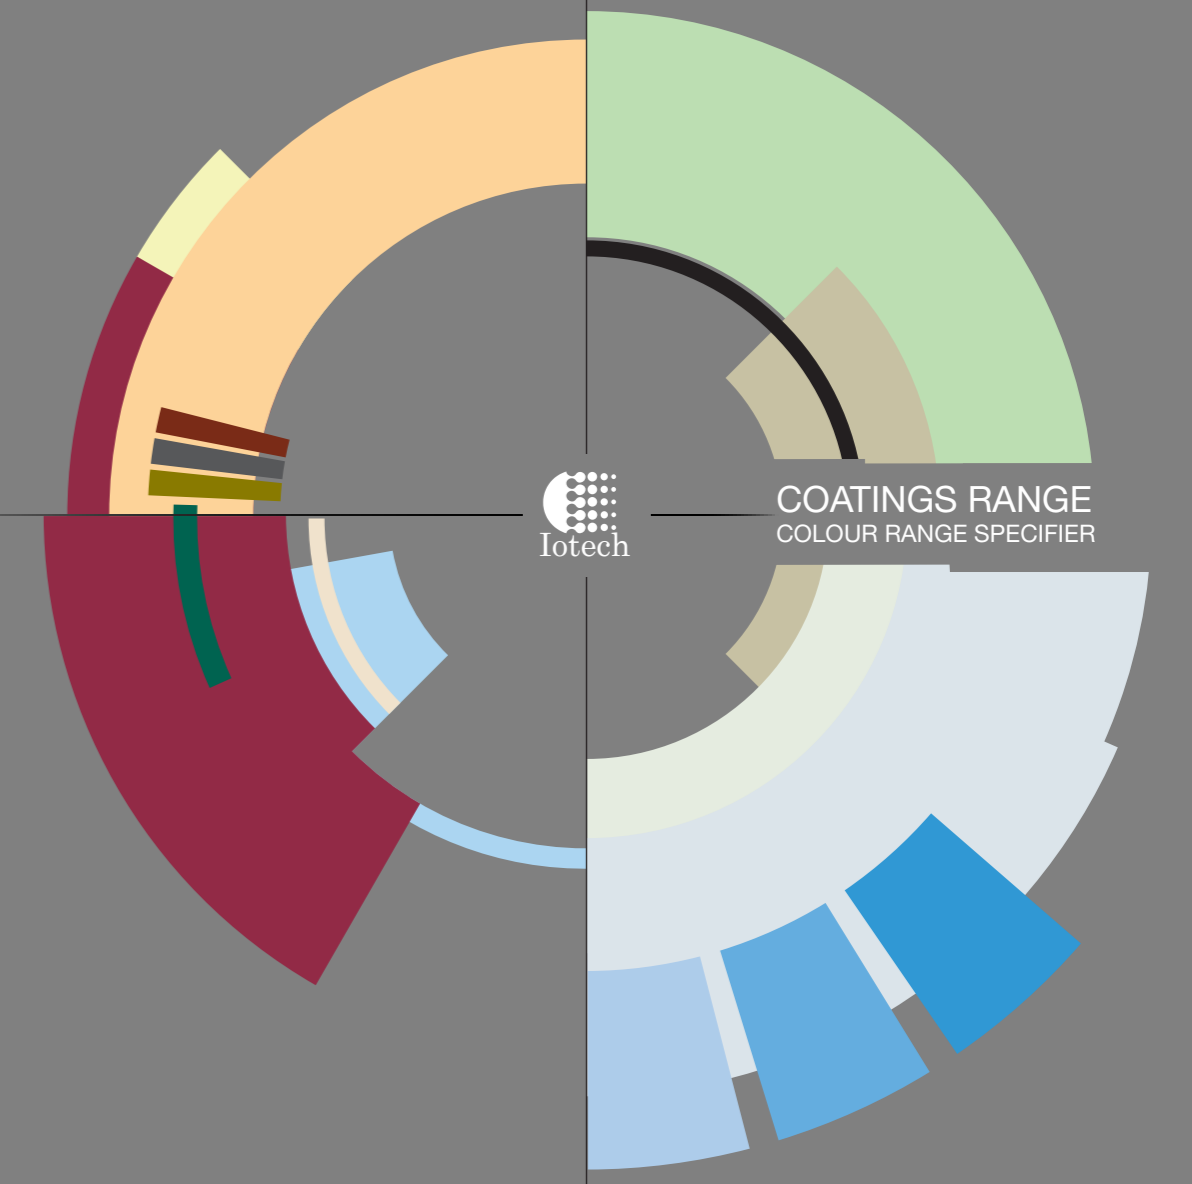

Colour Range Specifier

2000 Series

Water-based colour range.

<p>Ref. 2000 (BS 08B15)</p> <p>Self Colour White</p> <p>D F H I M¹ M² M³ S</p>	<p>Ref. 2100 (BS 18E49)</p> <p>Light Blue</p> <p>D H</p>
<p>Ref. 2010 (BS 08B15)</p> <p>Magnolia</p> <p>D F H I M¹ M² M³ S</p>	<p>Ref. 2200 (BS 14C31)</p> <p>Light Green</p> <p>D H</p>
<p>Ref. 2020 (BS 08B17)</p> <p>Mushroom</p> <p>D M¹ M² S</p>	<p>Ref. 2210 (BS 12B21)</p> <p>Sage</p> <p>D S</p>
<p>Ref. 2030 (BS 10A03)</p> <p>Light Grey</p> <p>D F H I M¹ M² S</p>	<p>Ref. 2300 (RAL 040 40 40)</p> <p>Oxide Red</p> <p>D</p>
<p>Ref. 2040 (NCS S 3000-N)</p> <p>Medium Grey</p> <p>D F</p>	<p>Ref. 2400 (NCS S 3010-Y10R)</p> <p>Stone</p> <p>D M²</p>
<p>Ref. 2050 (BS 00A13)</p> <p>Dark Grey</p> <p>D</p>	<p>Ref. 2500 (BS 10C31)</p> <p>Cream</p> <p>D F H I M¹ M² S</p>

The following products are available in the 4000 Series range of colours:
Monolastex Smooth, Monolastex RE, Hygiene range, Firecheck, Firecheck Textured.

2000 Series

Decothane and Soladex range.

<p>Ref. 2000 (Self Colour White)</p> <p>Pearl Grey</p>	<p>Ref. 2045 (RAL7015)</p> <p>Steel Grey</p>
---	---

Due to our state-of-the-art, high speed colour dispensing system, our range of water-based products is available in a vast spectrum of colours in pastel and bold shades.

This colour range specifier shows our range of standard colours for the water-based range, referred to as the 2000 series, 3000 series and the 4000 series.

Information

Please note: When ordering your colour choice, please ensure you quote the four digit reference number in **bold**.

All products are available in black.
Decothane HS is not available in white.
Monolastex Textured is only available in white and magnolia.
Please refer to our price list for minimum quantities.
Please refer to our separate colour chart for Isoclاد PCM.
Please refer to our separate colour chart for the flooring range.